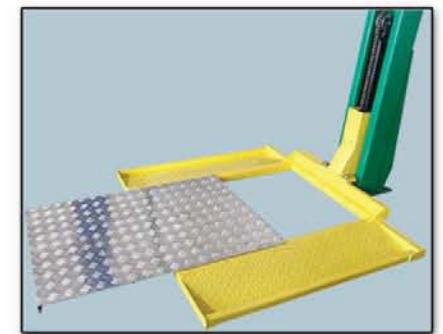

Lift King Lawnmower / ATV & Motorcycle Storage Lift

Features

- Single post with minimum height saves space.
- Suitable for garage as well as residential use.
- Heavy steel construction with reliable Duro power unit.
- Automatic safety locks provide great safety insurance.
- Removable center platform for convenient access to the under parts of the raised vehicle.

ADT Option

Lift King Lawnmower / ATV & Motorcycle Storage Lift

herohoists.com.au
1300 79 5438

ISO 

Specification

- Overall Height : 2146mm
- Overall width : 1626mm
- Overall Length : 1683mm
- Lifting Height: 55~1470mm
- Lifting Capacity: 1000kg
- Power: 400V/50Hz (220V/50Hz)
- Net weight: 258kg
- Gross weight: 270kg