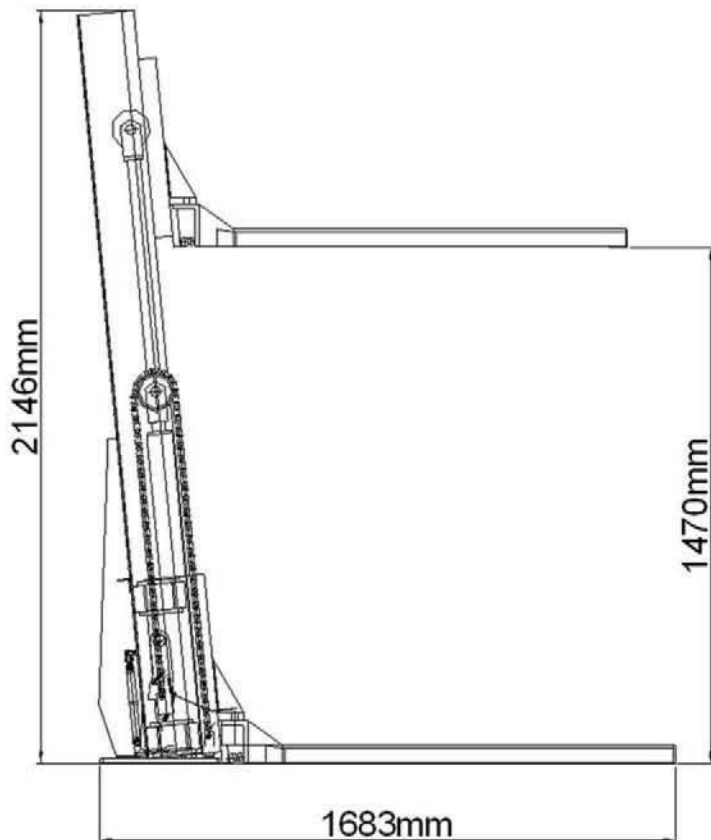

Lift King Lawnmower / ATV & Motorcycle Storage Lift

Features

- Single post with minimum height saves space.
- Suitable for garage as well as residential use.
- Heavy steel construction with reliable Duro power unit.
- Automatic safety locks provide great safety insurance.
- Removable center platform for convenient access to the under parts of the raised vehicle.

ADT Option

Lift King Lawnmower / ATV & Motorcycle Storage Lift

herohoists.com.au
1300 79 5438

ISO 

Specification

- Overall Height : 2146mm
- Overall width : 1626mm
- Overall Length : 1683mm
- Lifting Height: 55~1470mm
- Lifting Capacity: 1000kg
- Power: 400V/50Hz (220V/50Hz)
- Net weight: 258kg
- Gross weight: 270kg