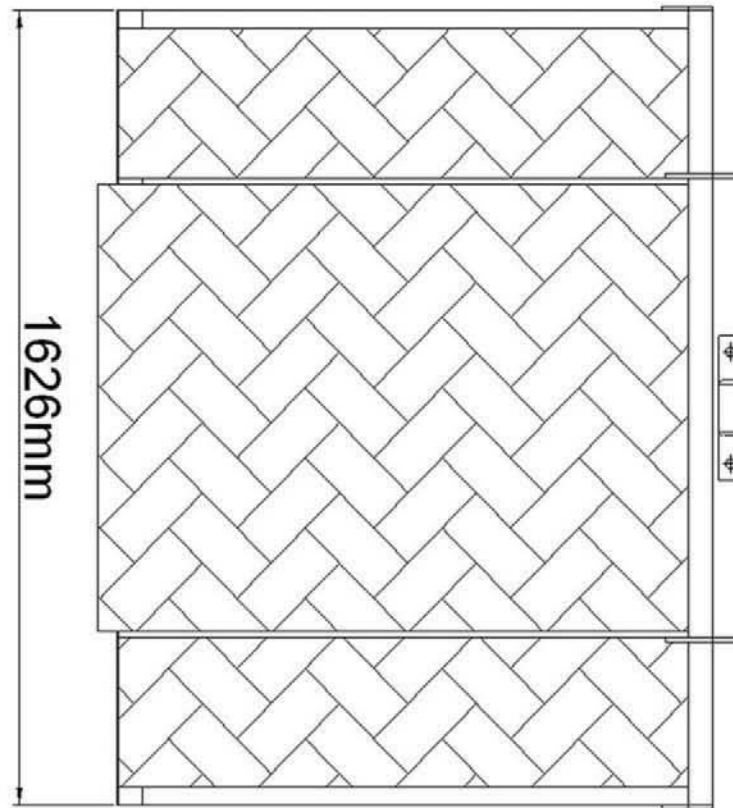

Lift King Lawnmower / ATV & Motorcycle Storage Lift

Features

- Single post with minimum height saves space.
- Suitable for garage as well as residential use.
- Heavy steel construction with reliable Duro power unit.
- Automatic safety locks provide great safety insurance.
- Removable center platform for convenient access to the under parts of the raised vehicle.

ADT Option

Lift King Lawnmower / ATV & Motorcycle Storage Lift

herohoists.com.au
1300 79 5438

ISO 

Specification

- Overall Height : 2146mm
- Overall width : 1626mm
- Overall Length : 1683mm
- Lifting Height: 55~1470mm
- Lifting Capacity: 1000kg
- Power: 400V/50Hz (220V/50Hz)
- Net weight: 258kg
- Gross weight: 270kg