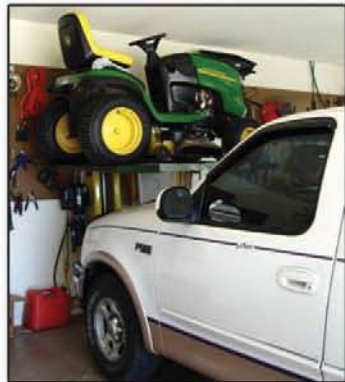

Lift King Lawnmower / ATV & Motorcycle Storage Lift

Features

- Single post with minimum height saves space.
- Suitable for garage as well as residential use.
- Heavy steel construction with reliable Duro power unit.
- Automatic safety locks provide great safety insurance.
- Removable center platform for convenient access to the under parts of the raised vehicle.

ADT Option

Lift King Lawnmower / ATV & Motorcycle Storage Lift

herohoists.com.au
1300 79 5438

ISO 

Specification

- Overall Height : 2146mm
- Overall width : 1626mm
- Overall Length : 1683mm
- Lifting Height: 55~1470mm
- Lifting Capacity: 1000kg
- Power: 400V/50Hz (220V/50Hz)
- Net weight: 258kg
- Gross weight: 270kg